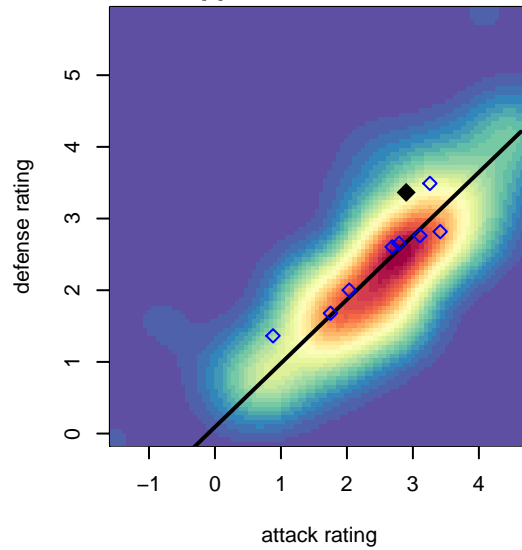

Rocky Mountain FC G01

, MT
G01 total strength=1704
attack=18.14 defense=28.92

alt names used:
ROCKY MOUNTAIN FC

Venues played:
2017 Nike Crossfire Challenge Silver Group U1
2017 Portland Winter Showcase U17

**attack and defense variance (black dot)
relative to other teams
and top 10 in region**

**attack and defense rating
relative to others at age
and all opponents in last 13 months**

Performance relative to 13 month average