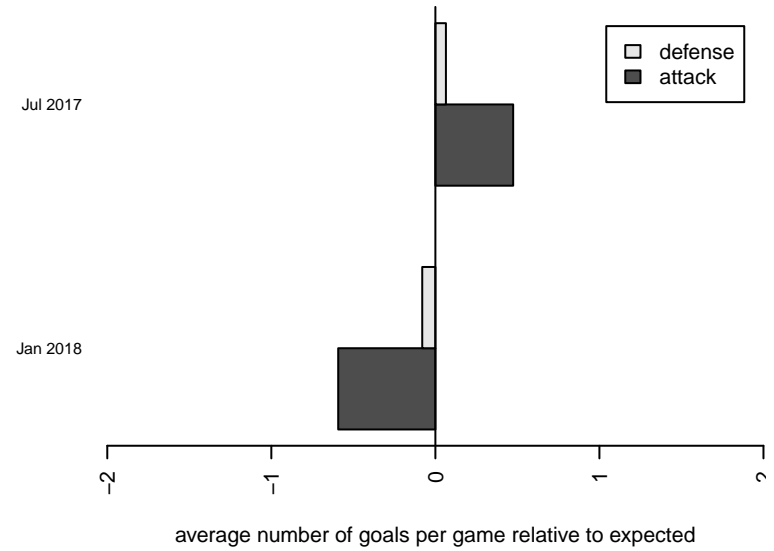

Performance relative to 13 month average