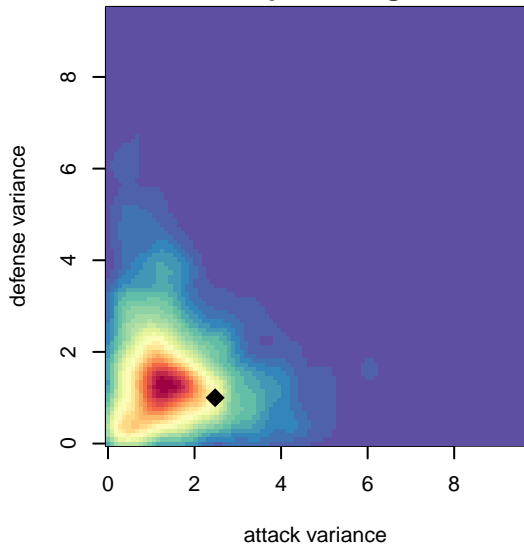

Rocky Mountain FC G01

, MT
G01 total strength=1704
attack=18.14 defense=28.92

alt names used:
ROCKY MOUNTAIN FC

Venues played:
2017 Nike Crossfire Challenge Silver Group U1
2017 Portland Winter Showcase U17

**attack and defense variance (black dot)
relative to other teams
and top 10 in region**

**attack and defense rating
relative to others at age
and all opponents in last 13 months**

Performance relative to 13 month average