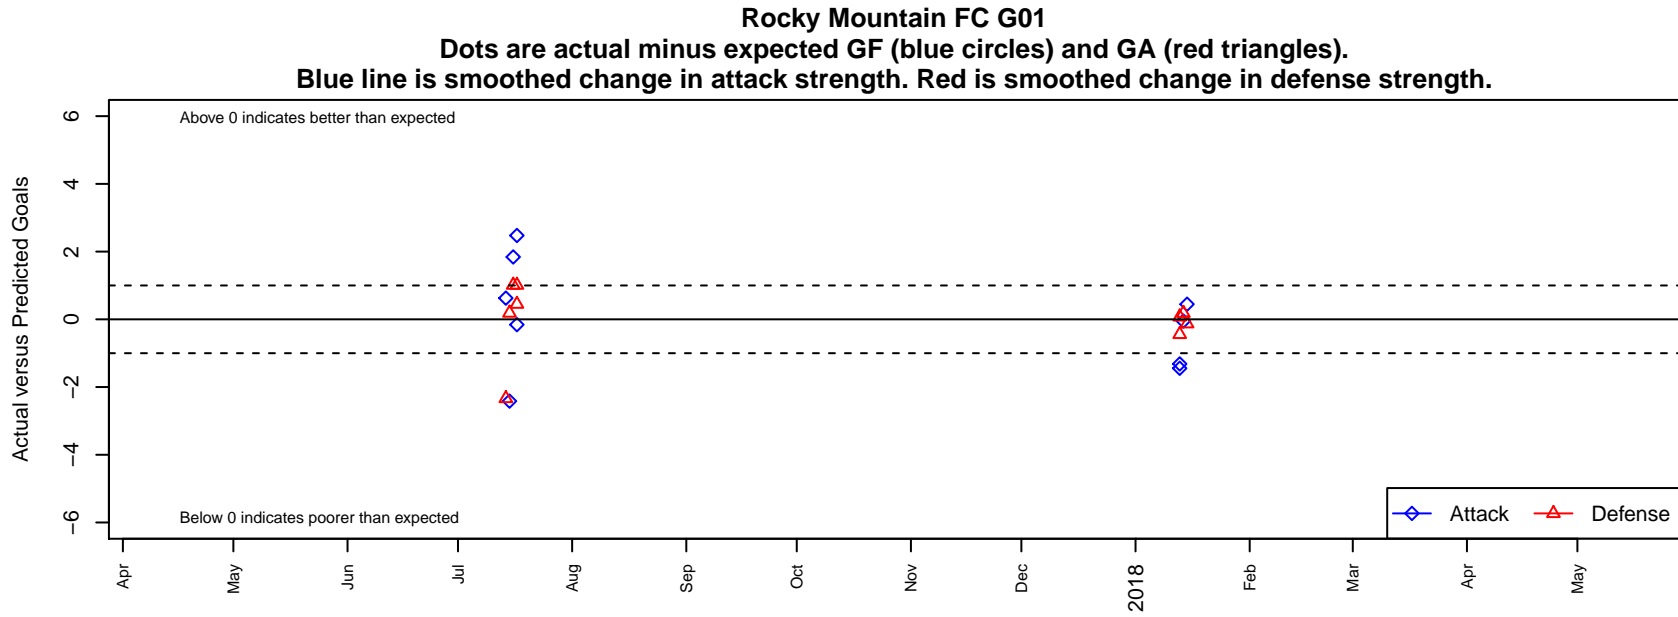

Rocky Mountain FC G01

, MT
G01 total strength=1704
attack=18.14 defense=28.92

alt names used:
ROCKY MOUNTAIN FC

Venues played:
2017 Nike Crossfire Challenge Silver Group U1
2017 Portland Winter Showcase U17

**attack and defense variance (black dot)
relative to other teams
and top 10 in region**

**attack and defense rating
relative to others at age
and all opponents in last 13 months**

Performance relative to 13 month average