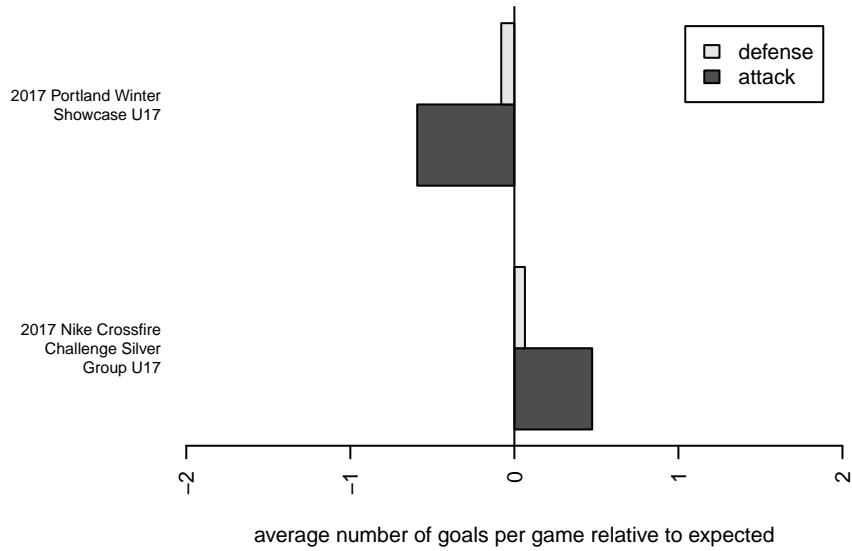

Rocky Mountain FC G01

, MT
G01 total strength=1704
attack=18.14 defense=28.92

alt names used:
ROCKY MOUNTAIN FC

Venues played:
2017 Nike Crossfire Challenge Silver Group U1
2017 Portland Winter Showcase U17

**attack and defense variance (black dot)
relative to other teams
and top 10 in region**

**attack and defense rating
relative to others at age
and all opponents in last 13 months**

Performance relative to 13 month average